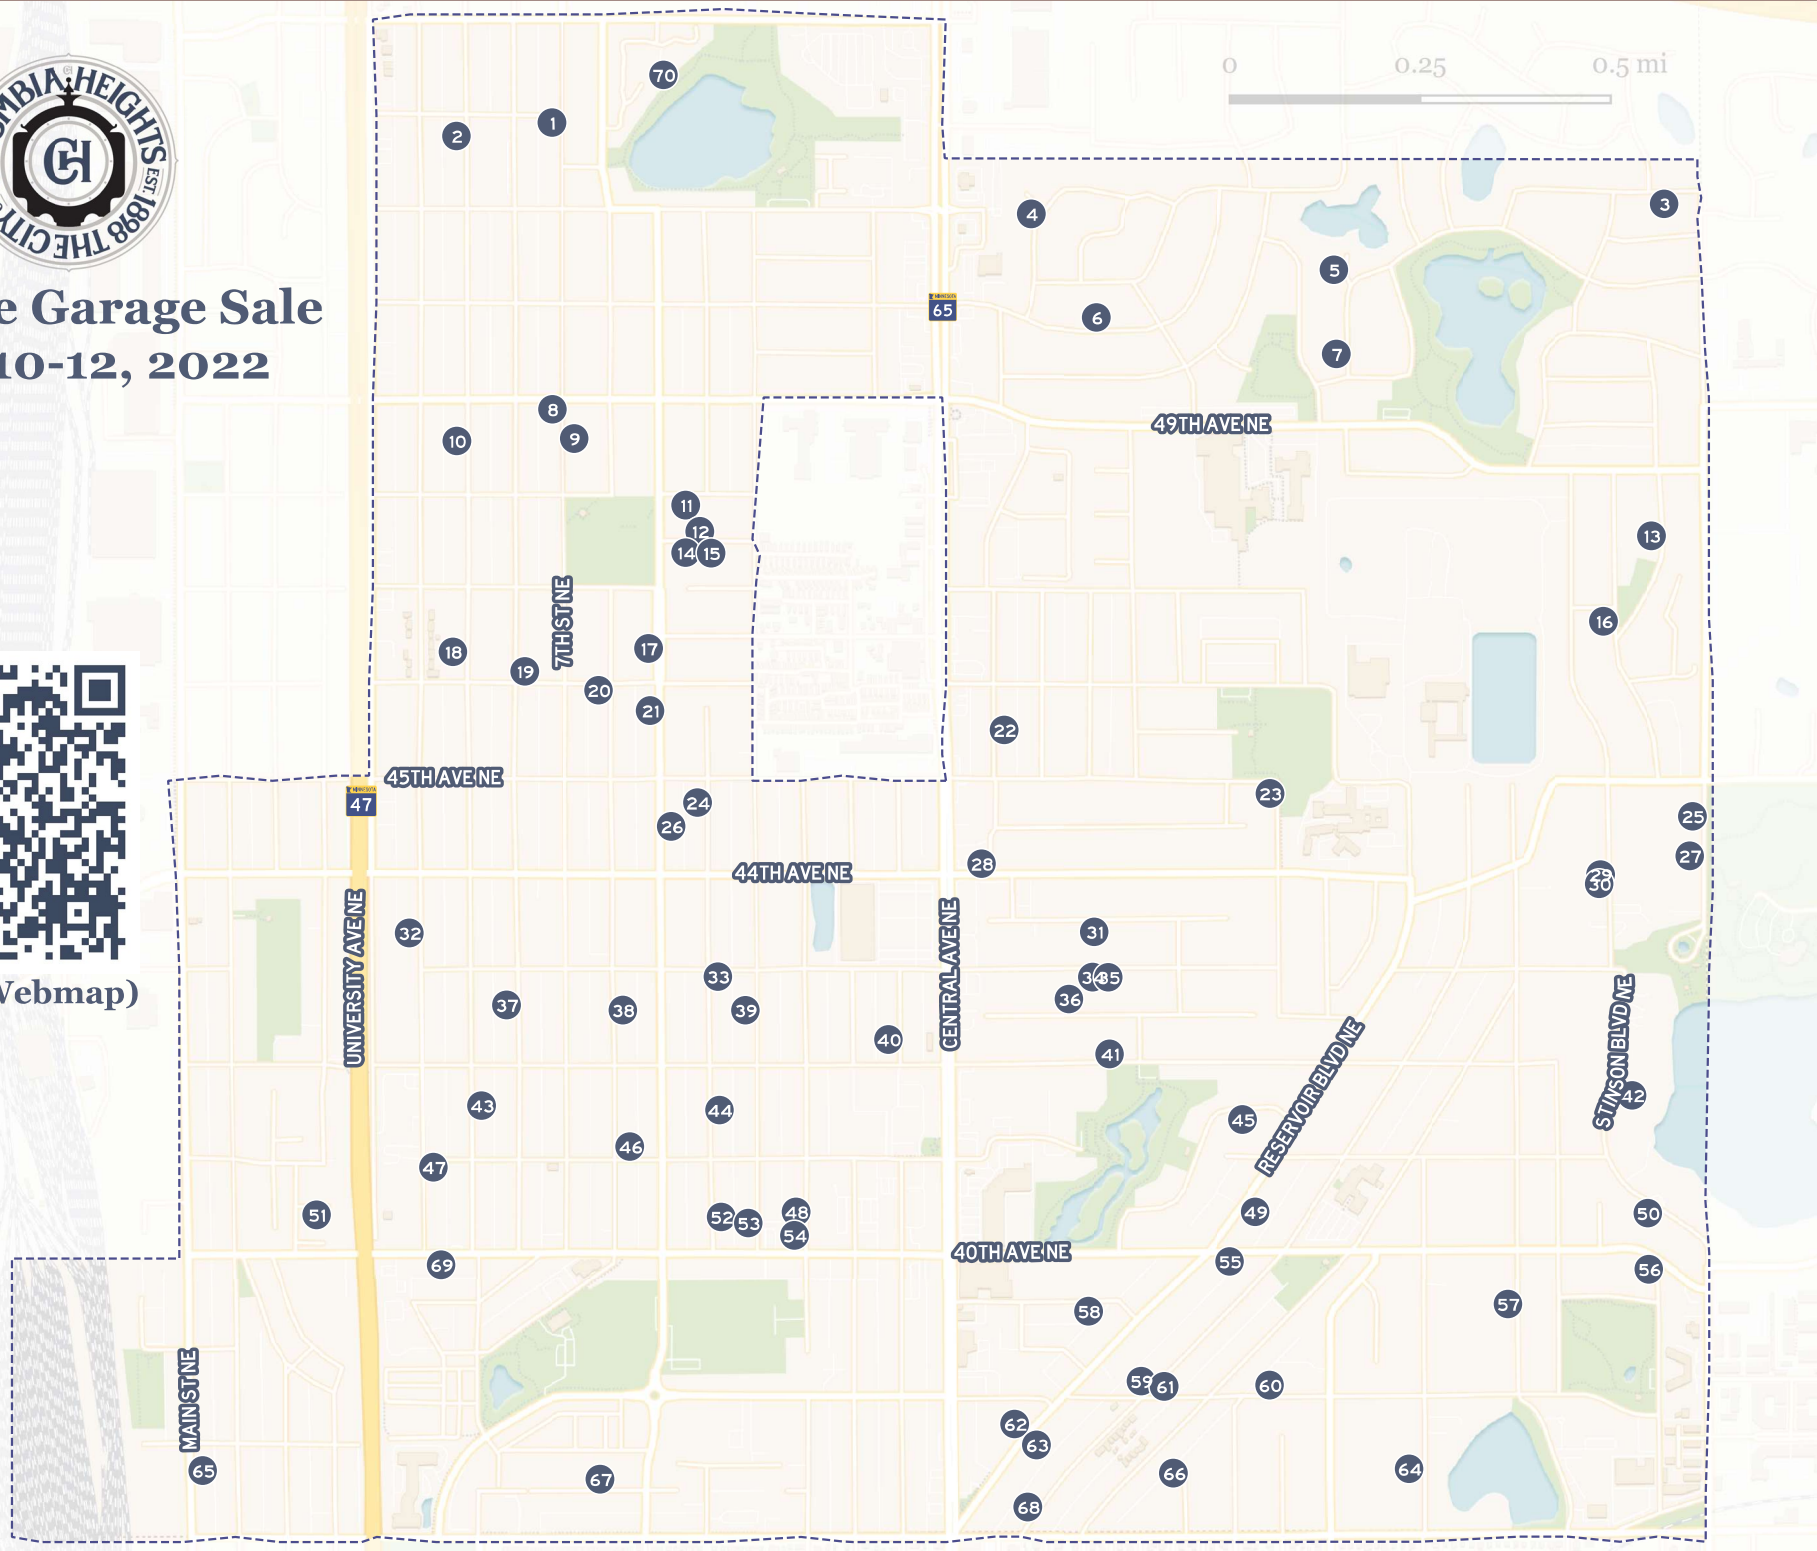

Citywide Garage Sale

June 10-12, 2022

(Scan for Webmap)

Map#	Address	Adult Clothes	Antiques	Bikes	Books	Childrens Clothes	Electronics	Furniture	Household Items	Seasonal Items	Sports Equip.	Tools/Hardware	Toys	Friday 6/10	Saturday 6/11	Sunday 6/12	Hours
1	5156 7TH ST NE	✓			✓	✓			✓			✓	✓	✓	✓		8-5
2	5146 5TH ST NE	✓			✓	✓	✓	✓	✓	✓	✓	✓	✓	✓	✓	✓	7-6
3	2300 ARGONNE DR NE	✓			✓	✓			✓		✓	✓	✓	✓	✓		8-5
4	1077 POLK CIR NE	✓				✓			✓		✓	✓	✓		✓	✓	7-6
5	1629 WEST INNSBRUCK CIR NE	✓			✓				✓	✓	✓			✓	✓		9-5
6	1165 50TH AVE NE		✓					✓							✓		11-4
7	1605 WEST INNSBRUCK PKWY NE	✓			✓			✓	✓		✓			✓	✓	✓	9-5
8	4854 7TH ST NE		✓			✓	✓	✓	✓	✓	✓	✓	✓	✓	✓	✓	9-1
9	4833 7TH ST NE	✓			✓	✓			✓				✓	✓	✓	✓	8:30-5
10	4832 5TH ST NE	✓	✓		✓		✓	✓	✓	✓		✓	✓		✓	✓	9-5
11	648 48TH AVE NE	✓						✓	✓		✓	✓			✓		8-5
12	661 47 1/2 AVE NE	✓					✓		✓		✓	✓	✓	✓	✓	✓	9-3
13	4732 UPLAND CRST NE	✓			✓	✓	✓	✓	✓	✓	✓	✓	✓	✓	✓	✓	9-6
14	648 47 1/2 AVE NE	✓			✓	✓	✓		✓		✓	✓	✓	✓	✓	✓	9-5
15	668 47 1/2 AVE NE	✓				✓	✓		✓	✓					✓	✓	10-3
16	4638 HEIGHTS DR NE		✓				✓		✓				✓	✓	✓	✓	9-4
17	4618 JEFFERSON ST NE	✓				✓		✓	✓	✓			✓		✓		8-2
18	4616 5TH ST NE	✓			✓		✓	✓	✓	✓			✓	✓	✓	✓	7:30-3:30
19	4603 6TH ST NE	✓		✓	✓				✓	✓				✓	✓		8-4
20	560 46TH AVE NE														✓	✓	9-5
21	4536 JEFFERSON ST NE										✓	✓		✓	✓		8-5
22	4529 TYLER ST NE	✓	✓		✓		✓		✓		✓			✓	✓		9-4
23	1424 45TH AVE NE	✓			✓		✓	✓	✓		✓	✓		✓	✓		9-5
24	4446 MADISON ST NE				✓	✓			✓				✓		✓	✓	12-5
25	4464 STINSON BLVD NE	✓				✓		✓	✓	✓	✓			✓			8-3
26	4431 JEFFERSON ST NE	✓			✓				✓	✓			✓		✓		9-5
27	4430 STINSON BLVD NE	✓	✓		✓				✓	✓				✓		✓	9-5
28	941 44TH AVE NE		✓					✓				✓		✓	✓	✓	9-5
29	4416 BENJAMIN ST NE		✓												✓		10-3
30	4410 BENJAMIN ST NE								✓	✓				✓	✓		9-5
31	1100 43 1/2 AVE NE	✓		✓	✓			✓			✓				✓	✓	9-5
32	4320 4TH ST NE	✓			✓				✓	✓				✓	✓	✓	8-5
33	4257 MADISON ST NE	✓			✓	✓			✓	✓		✓	✓	✓	✓		8-6
34	1110 43RD AVE NE		✓		✓			✓	✓					✓	✓	✓	8-3
35	1116 43RD AVE NE	✓	✓		✓		✓		✓		✓			✓	✓		9-4
36	1029 42 1/2 AVE NE		✓		✓			✓	✓		✓			✓	✓	✓	9-5
37	4236 6TH ST NE	✓	✓					✓	✓		✓			✓	✓		8-5
38	4235 WASHINGTON ST NE	✓					✓	✓	✓	✓	✓				✓	✓	9-5
39	4232 MONROE ST NE	✓						✓	✓					✓	✓		8-4
40	4210 VAN BUREN ST NE							✓	✓	✓			✓	✓	✓		9-5
41	1115 42ND AVE NE		✓		✓		✓		✓			✓	✓	✓	✓	✓	8-4:30
42	4141 STINSON BLVD NE	✓		✓				✓	✓	✓				✓	✓		9-5
43	4133 5TH ST NE					✓						✓			✓	✓	9-5
44	4129 MADISON ST NE	✓	✓		✓	✓		✓	✓		✓	✓	✓	✓	✓	✓	10-6
45	1402 CIRCLE TERRACE BLVD NE	✓		✓				✓	✓					✓	✓	✓	10-4
46	4101 WASHINGTON ST NE	✓		✓		✓			✓					✓	✓		8-5
47	4059 4TH ST NE	✓			✓			✓	✓				✓	✓	✓	✓	8-4
48	4024 QUINCY ST NE	✓							✓	✓			✓	✓	✓	✓	8-2
49	4029 RESERVOIR BLVD NE	✓	✓	✓	✓			✓	✓	✓	✓			✓	✓		9-4
50	4040 STINSON BLVD NE					✓		✓				✓	✓	✓	✓		9-3
51	316 KAREN LN NE				✓		✓	✓	✓	✓		✓	✓	✓	✓	✓	8-5
52	4021 MADISON ST NE	✓			✓		✓	✓	✓		✓			✓	✓	✓	9-5
53	4018 MONROE ST NE	✓							✓						✓		9-4
54	4000 QUINCY ST NE	✓			✓	✓		✓	✓	✓			✓	✓	✓		8-4
55	1400 40TH AVE NE	✓							✓			✓			✓		9-3
56	3970 MCKINLEY ST NE							✓	✓	✓				✓	✓	✓	8-4
57	3952 ARTHUR ST NE	✓			✓			✓	✓			✓		✓	✓		8-3
58	1102 GOULD AVE NE	✓			✓	✓		✓	✓		✓	✓	✓	✓	✓	✓	10-2
59	3902 TYLER ST NE	✓						✓	✓					✓	✓		8-5
60	1415 39TH AVE NE	✓			✓			✓	✓					✓	✓		9-5
61	3901 TYLER ST NE	✓			✓	✓	✓		✓				✓	✓	✓		9-4
62	3840 RESERVOIR BLVD NE	✓				✓		✓	✓			✓		✓	✓	✓	9-5
63	3839 RESERVOIR BLVD NE		✓		✓	✓		✓	✓		✓			✓	✓		9-5
64	3804 HAYES ST NE	✓	✓	✓				✓	✓		✓			✓	✓		9-5
65	3743 MAIN ST NE	✓				✓	✓	✓	✓	✓	✓	✓	✓	✓	✓	✓	9-6
66	3800 PIERCE ST NE	✓			✓			✓	✓					✓	✓		8-4
67	585 38TH AVE NE	✓	✓	✓	✓		✓	✓	✓	✓				✓	✓	✓	9-6
68	3714 TYLER ST NE	✓	✓				✓		✓		✓			✓	✓	✓	8-4
69	404 40TH AVE NE	✓	✓						✓		✓	✓	✓	✓	✓	✓	8:30-4
70	708 SULLIVAN WAY NE		✓		✓				✓	✓	✓	✓		✓	✓		9-3